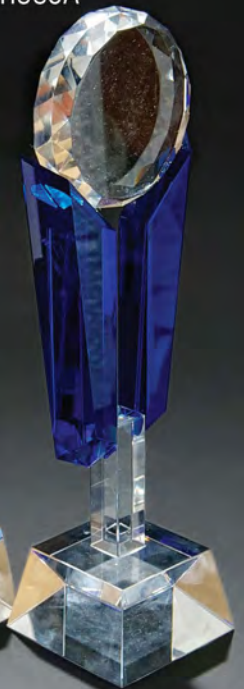

AV-185 - 370mm

AV-155 - 325mm

Be a
CORPORATE
WINNER

Glass Awards

GL306A – 155 x 100mm
 GL306C – 205 x 150mm
 GL306B – 180 x 130mm
 GL306D – 255 x 200mm

CR006A – 80mm
 CR006E – 160mm
 CR006B – 105mm
 CR006D – 140mm
 CR006C – 120mm
 CR006F – 200mm

Glass Awards

Sydney - The Opera House

CR003C

CR003B

CR003A

CR005B

CR005A

CR003A - 150mm

CR003B - 180mm

CR003C - 210mm

CR005A - 240mm

CR005B - 270mm

Acrylic Awards

AS51A - 155mm AS51B - 170mm AS51C - 200mm

AS54A - 150mm AS54B - 180mm AS54C - 200mm

Melbourne - The City & The Yarra

AS57A - 230mm
AS57A - 275mm

GL306AP - 155mm
GL306CP - 205mm

GL306BP - 180mm
GL306DP - 255mm

AS56A - 230mm
AS56B - 275mm

Adelaide - Victoria Square Fountain

Acrylic/Crystal Awards

Acrylic

Acrylic